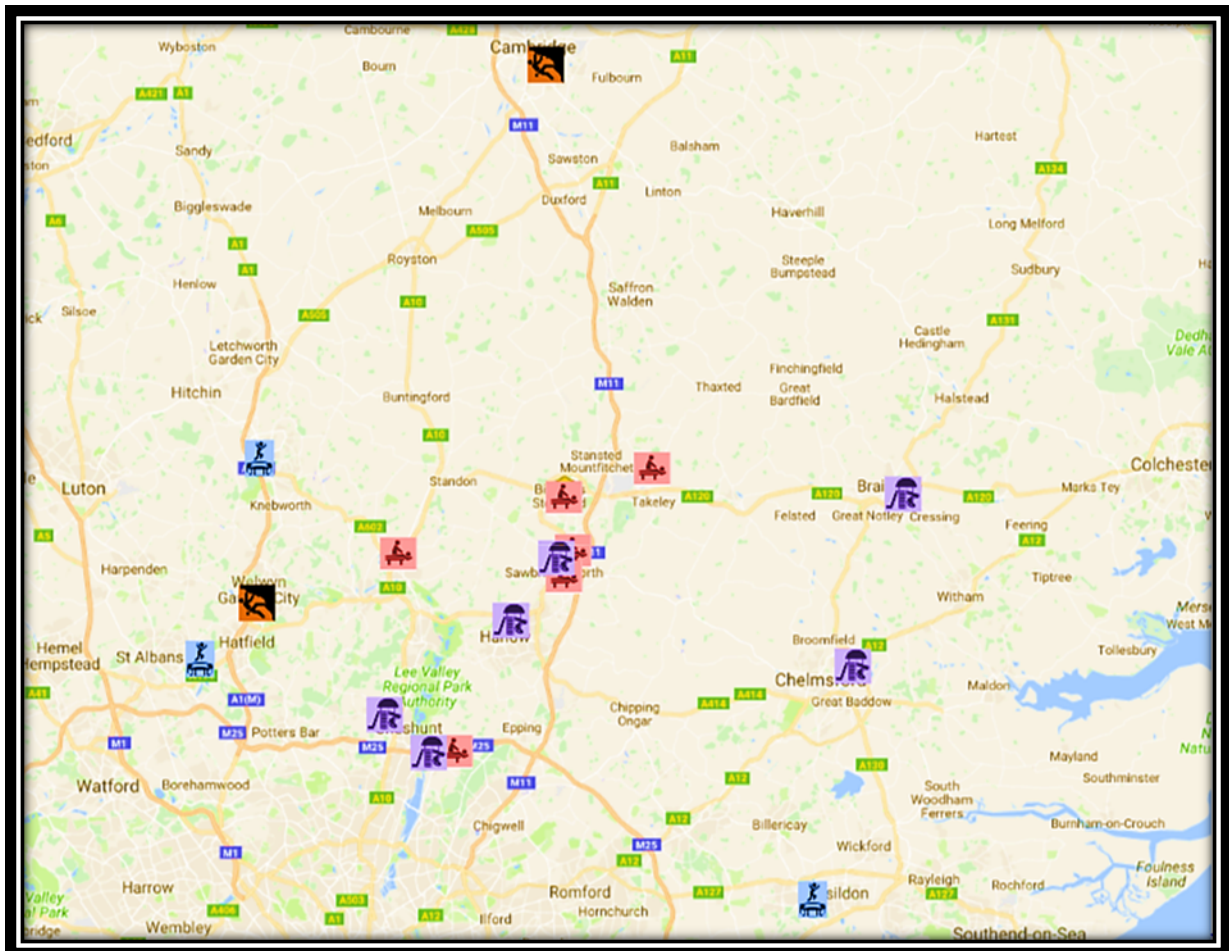

## Appendix E

Leisure Competitors Spa, Adventure Play within 30 minutes and Trampoline Park, Clip n Climb within 40 minutes' drive from Grange Paddocks

Spa within 20 minutes and Trampoline Park, Adventure Play and Clip n Climb within 30 minutes' drive